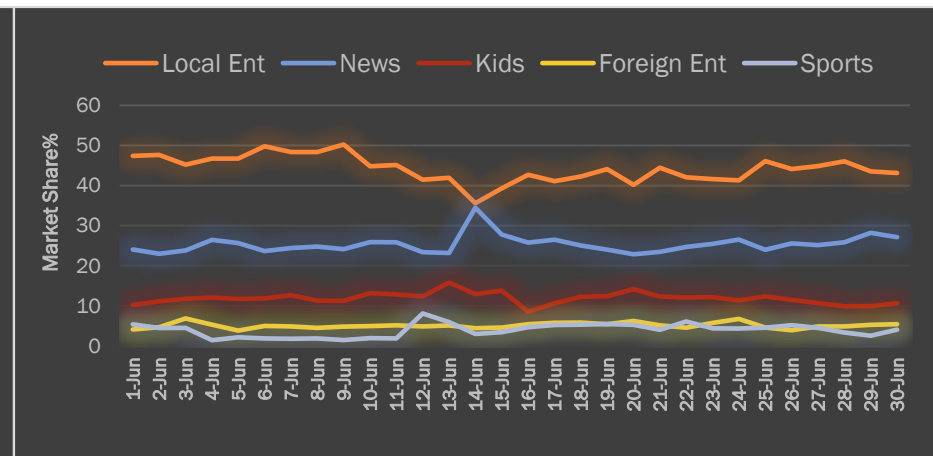

# CONTENTS .....

Ratings		Slide #	
○ Market Share%  By Genre	3		
○ Time Band Utilization	4		
○ Target Group Share Ratings	5	<i>CAT Comparison by Genre</i>	<b>27</b>
○ Top 15 channel Overall C&S   Total Ind	6	<i>Top 10 Categories</i>	<b>28</b>
○ Channel-wise Breakup by Genre	10	<i>Top 10 Advertisers</i>	<b>29</b>
○ Top programs C&S   Total Ind	21	<i>Top 10 Brands</i>	<b>30</b>
○ Top 10 Talk Shows	23	<i>Channel-wise Breakup By Genre</i>	<b>31</b>
○ Top Infotainment Shows	24		
○ Top Morning Shows	25		

# MARKET SHARE% | BY GENRE

Day-wise Progression | Top (5) Genre

Day-wise Progression | Top (5) Genre

Genre-Wise market share is based on the total viewing of Around 100 + channels being monitored in the new system. Viewing of the In-House cable channels is not included to calculate market share.