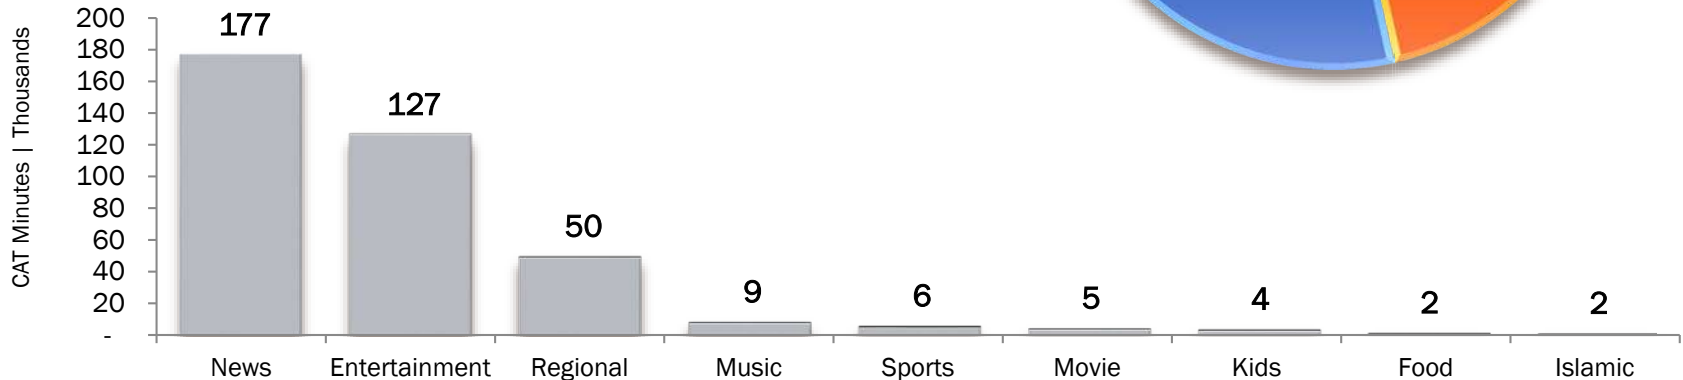

MORNING SHOWS | FEMALE 15-45 Q&S

ARY DIGITAL's "Good Morning Pakistan" leading on Females 15-45 All followed by Hum Tv's "Jago Pakistan Jago"

Rank	Date	Day	Channel	Program Name	Host	R % (Net)	RT (Net)	MS(Net)
1	18-Jun-18	Monday	ARY DIGITAL	Good Morning Pakistan	Nida Yasir	2.098	264	7.9
2	27-Jun-18	Wednesday	HUM TV	Jago Pakistan Jago	Sanam Jung	1.177	146	6.6
3	06-Jun-18	Wednesday	GEO NEWS	Geo Pakistan	Huma Amir Shah	0.995	125	6.4
4	21-Jun-18	Thursday	TV ONE	Aap Ka Sahir	Sahir Lodhi	0.922	115	5.0
5	28-Jun-18	Thursday	A PLUS	Ek Nayee Subha (With Farah)	Farah Khan	0.878	109	4.7
6	28-Jun-18	Thursday	DAWN NEWS	Cafe Chai Toast Aur Host	Anoushey Ashraf	0.701	87	4.3
7	20-Jun-18	Wednesday	ARY NEWS	The Morning Show	Sanam Baloch	0.664	83	3.6
8	26-Jun-18	Tuesday	ARY ZINDAGI	Salam Zindagi	Faisal Qureshi	0.384	49	1.9
9	27-Jun-18	Wednesday	SAMAA	Subha Savaray Samaa Kay Sath	Madiha Naqvi	0.224	28	1.2
10	27-Jun-18	Wednesday	PTV NEWS	Subh-e-Nau	Nusrat Haris	0.198	25	1.2
11	20-Jun-18	Wednesday	PTV HOME	Morning With Juggan	Juggan Kazim	0.183	23	0.9
12	29-Jun-18	Friday	ZAIQA	Sunrise From Istanbul	Maria Wasti	0.162	20	0.8
13	25-Jun-18	Monday	APNA CHANNEL	Apna Morning With Babar Ali	Babar Ali	0.078	10	0.3
14	29-Jun-18	Friday	ATV	Mehekti Morning	Sundas Khan	0.068	9	0.4
15	25-Jun-18	Monday	NEO TV	Neo Pakistan	Mariam Ismail	0.068	9	0.3
16	08-Jun-18	Friday	K21	Good Morning	Rida Saiffee & M Yasir	0.038	5	0.3

Ranking of morning shows is based on highest rated episode of each show during the reporting period.

COMMERCIAL AIRTIME SUMMARY | BY GENRE

Genre-wise Airtime Share%

Highest CAT Share Going To News Channels