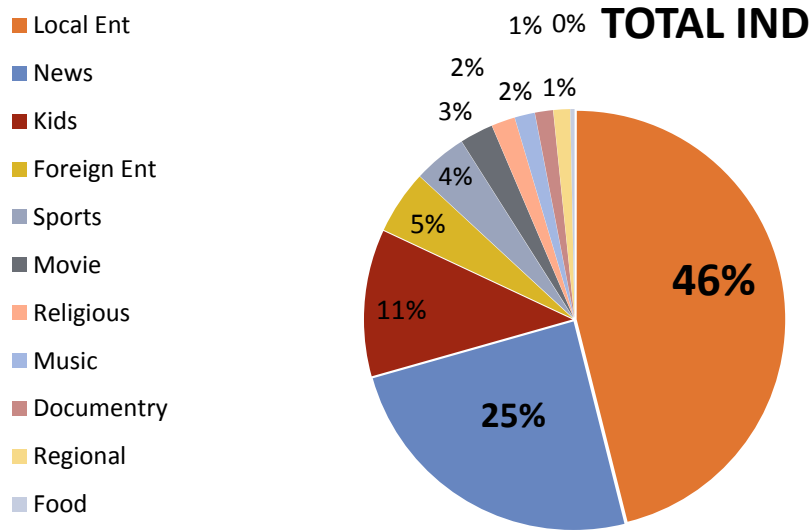

# MARKET SHARE% | BY GENRE

Day-wise Progression | Top (5) Genre

Day-wise Progression | Top (5) Genre

Genre-Wise market share is based on the total viewing of Around 100 + channels being monitored in the new system. Viewing of the In-House cable channels is not included to calculate market share.