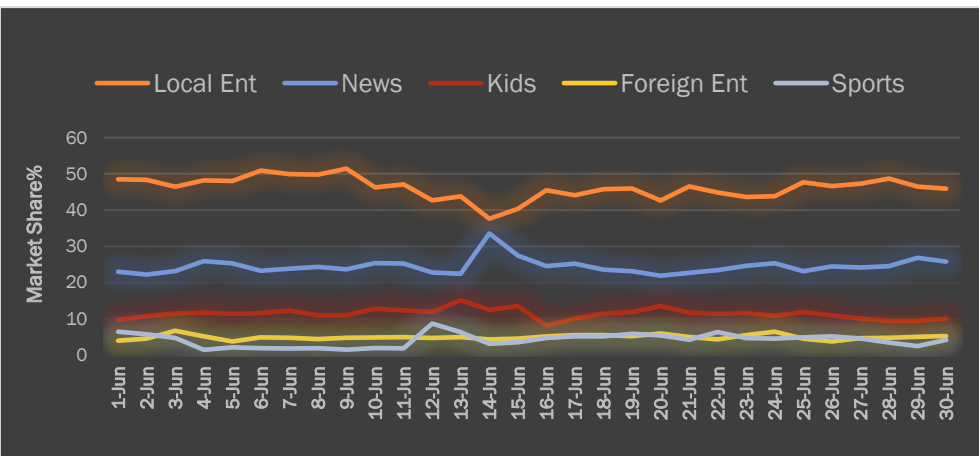

# CONTENTS .....

Ratings		Slide #	
○ Market Share%  By Genre	3		
○ Time Band Utilization	4		
○ Target Group Share Ratings	5	<i>CAT Comparison by Genre</i>	<b>27</b>
○ Top 15 channel Overall C&S   Total Ind	6	<i>Top 10 Categories</i>	<b>28</b>
○ Channel-wise Breakup by Genre	10	<i>Top 10 Advertisers</i>	<b>29</b>
○ Top programs C&S   Total Ind	21	<i>Top 10 Brands</i>	<b>30</b>
○ Top 10 Talk Shows	23	<i>Channel-wise Breakup By Genre</i>	<b>31</b>
○ Top Infotainment Shows	24		
○ Top Morning Shows	25		

# MARKET SHARE% | BY GENRE

Day-wise Progression | Top (5) Genre

Day-wise Progression | Top (5) Genre

Genre-Wise market share is based on the total viewing of Around 100 + channels being monitored in the new system. Viewing of the In-House cable channels is not included to calculate market share.