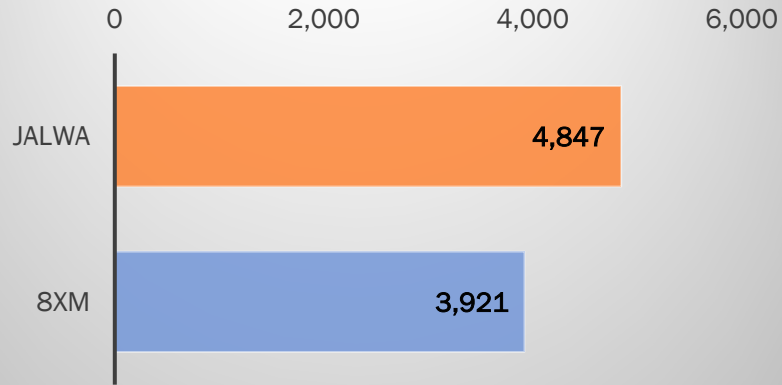

MUSIC , SPORTS , FOOD & KIDS | CAT COMPARISON

Music | CAT (Minutes)