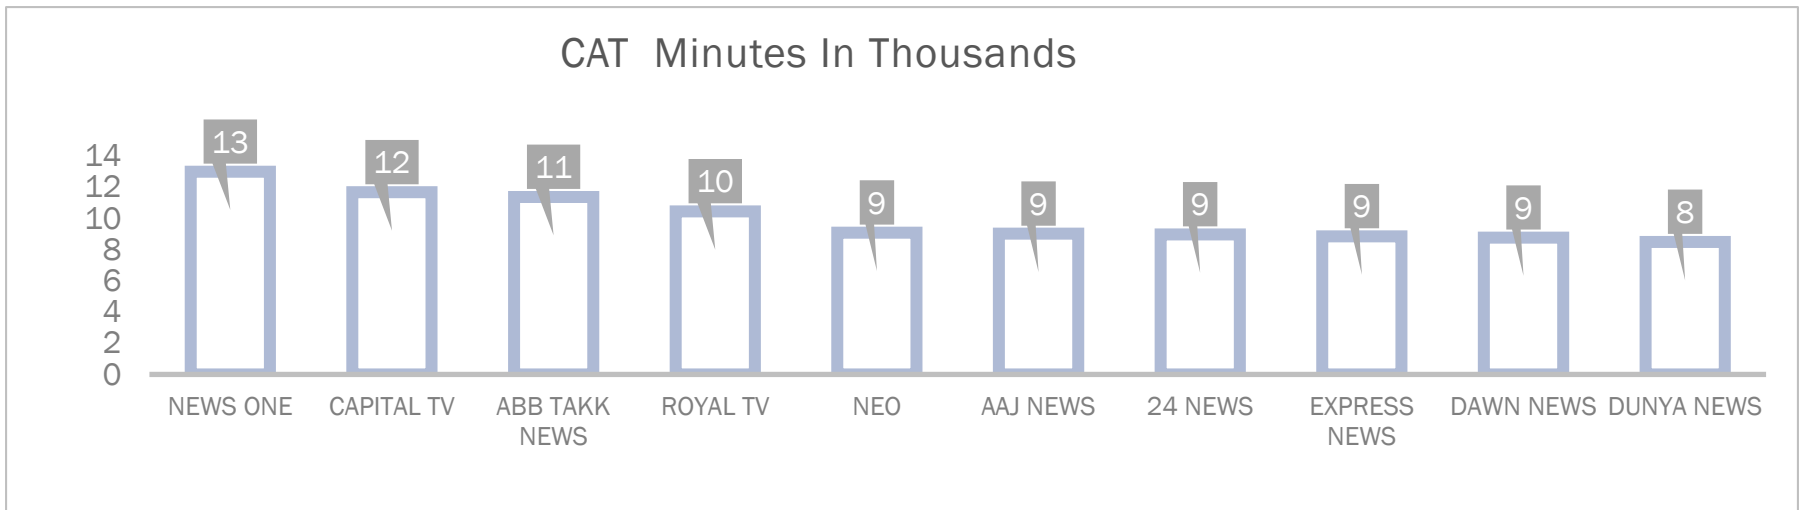

NEWS CHANNELS | CAT COMPARISON

Amongst News Channels “News One” is Airing The Highest CAT.....