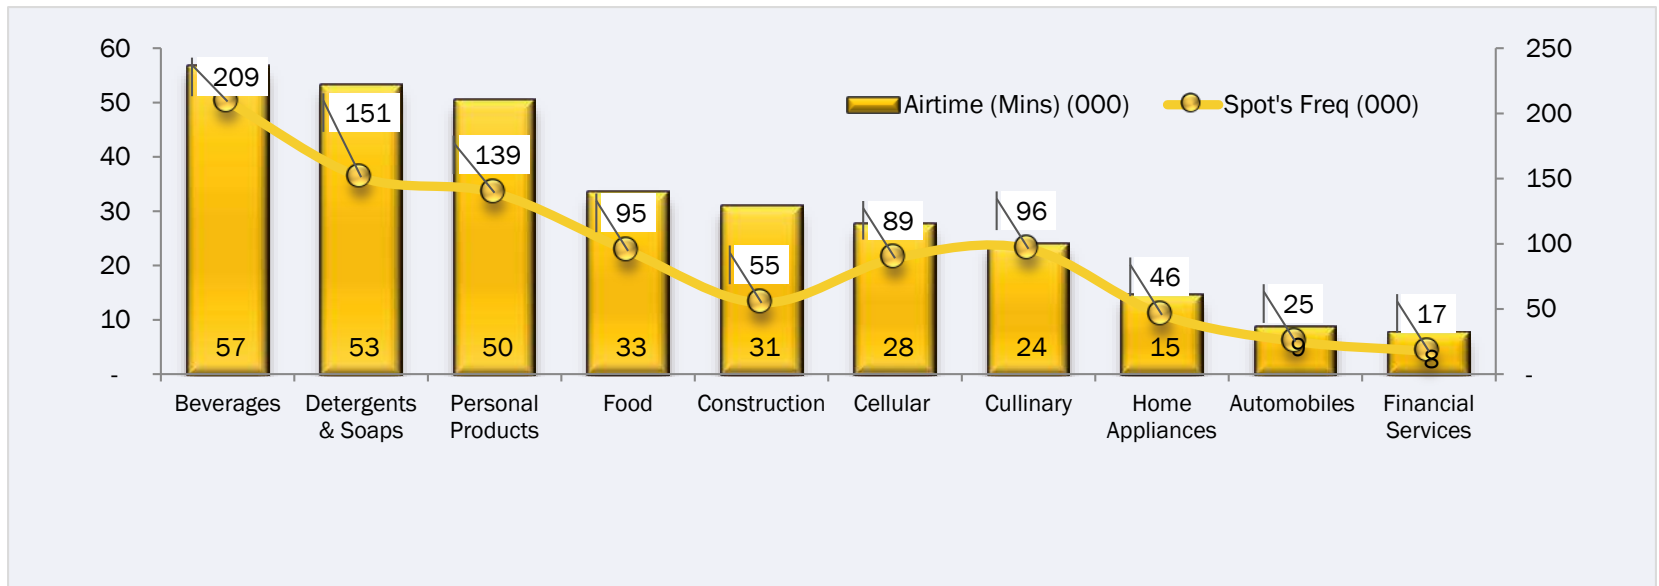

Ranking of morning shows is based on highest rated episode of each show during the reporting period.

# TOP 10 CATEGORIES