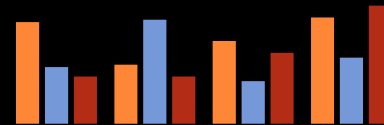

MEDIALOGIC MONTHLY REVIEW Jun 2018