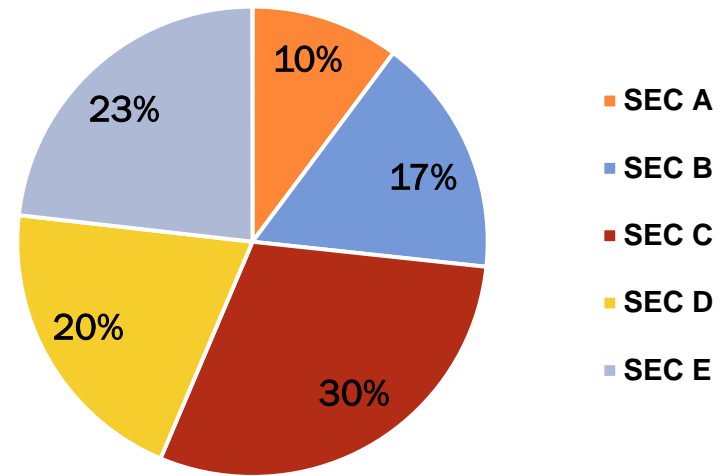

TARGET GROUP SHARE RATINGS

*TGSR/Profile is based on total usage (24 Hours AVG ratings of based on TTV)

TOP 15 CHANNEL OVERALL | PAKISTAN TOTAL

PTV HOME lead the overall top 15 channels charts on Total Ind followed by ATV whereas ARY DIGITAL lead on C&S followed by GEO ENT.

Total Ind

Jun-18

Rank	Channel Name	Ratings%
1	PTV HOME	1.057
2	ATV	0.918
3	ARY DIGITAL	0.716
4	GEO ENTERTAINMENT	0.533
5	HUM TV	0.524
6	DISNEY CHANNEL	0.415
7	GEO NEWS	0.320
8	CARTOON NETWORK	0.297
9	ARY NEWS	0.244
10	PTV SPORTS	0.242
11	URDU 1	0.226
12	FILMAZIA	0.226
13	GEO KAHANI	0.185
14	EXPRESS NEWS	0.180
15	A PLUS	0.160

C&S Ind

Jun-18

Rank	Channel Name	Ratings%
1	ARY DIGITAL	1.022
2	GEO ENTERTAINMENT	0.761
3	HUM TV	0.749
4	DISNEY CHANNEL	0.593
5	GEO NEWS	0.456
6	CARTOON NETWORK	0.424
7	ARY NEWS	0.349
8	URDU 1	0.323
9	FILMAZIA	0.323
10	GEO KAHANI	0.264
11	EXPRESS NEWS	0.258
12	A PLUS	0.229
13	TEN SPORTS	0.225
14	DUNYA NEWS	0.225
15	PLAY ENTERTAINMENT	0.215