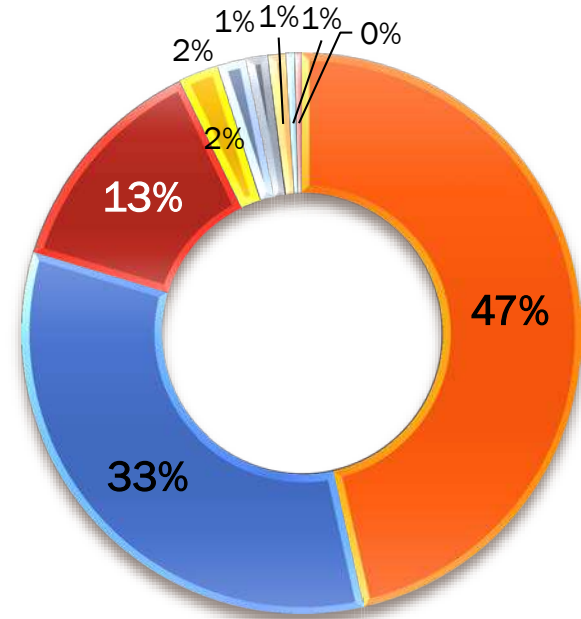

MORNING SHOWS | FEMALE 15-45 Q&S

ARY DIGITAL's "Good Morning Pakistan" leading on Females 15-45 All followed by Hum Tv's "Jago Pakistan Jago"

Rank	Date	Day	Channel	Program Name	Host	R % (Net)	RT (Net)	MS(Net)
1	18-Jun-18	Monday	ARY DIGITAL	Good Morning Pakistan	Nida Yasir	2.098	264	7.9
2	27-Jun-18	Wednesday	HUM TV	Jago Pakistan Jago	Sanam Jung	1.177	146	6.6
3	06-Jun-18	Wednesday	GEO NEWS	Geo Pakistan	Huma Amir Shah	0.995	125	6.4
4	21-Jun-18	Thursday	TV ONE	Aap Ka Sahir	Sahir Lodhi	0.922	115	5.0
5	28-Jun-18	Thursday	A PLUS	Ek Nayee Subha (With Farah)	Farah Khan	0.878	109	4.7
6	28-Jun-18	Thursday	DAWN NEWS	Cafe Chai Toast Aur Host	Anoushey Ashraf	0.701	87	4.3
7	20-Jun-18	Wednesday	ARY NEWS	The Morning Show	Sanam Baloch	0.664	83	3.6
8	26-Jun-18	Tuesday	ARY ZINDAGI	Salam Zindagi	Faisal Qureshi	0.384	49	1.9
9	27-Jun-18	Wednesday	SAMAA	Subha Savaray Samaa Kay Sath	Madiha Naqvi	0.224	28	1.2
10	27-Jun-18	Wednesday	PTV NEWS	Subh-e-Nau	Nusrat Haris	0.198	25	1.2
11	20-Jun-18	Wednesday	PTV HOME	Morning With Juggan	Juggan Kazim	0.183	23	0.9
12	29-Jun-18	Friday	ZAIQA	Sunrise From Istanbul	Maria Wasti	0.162	20	0.8
13	25-Jun-18	Monday	APNA CHANNEL	Apna Morning With Babar Ali	Babar Ali	0.078	10	0.3
14	29-Jun-18	Friday	ATV	Mehekti Morning	Sundas Khan	0.068	9	0.4
15	25-Jun-18	Monday	NEO TV	Neo Pakistan	Mariam Ismail	0.068	9	0.3
16	08-Jun-18	Friday	K21	Good Morning	Rida Saiffee & M Yasir	0.038	5	0.3

Ranking of morning shows is based on highest rated episode of each show during the reporting period.

COMMERCIAL AIRTIME SUMMARY | BY GENRE

Genre-wise Airtime Share%

Highest CAT Share Going To News Channels