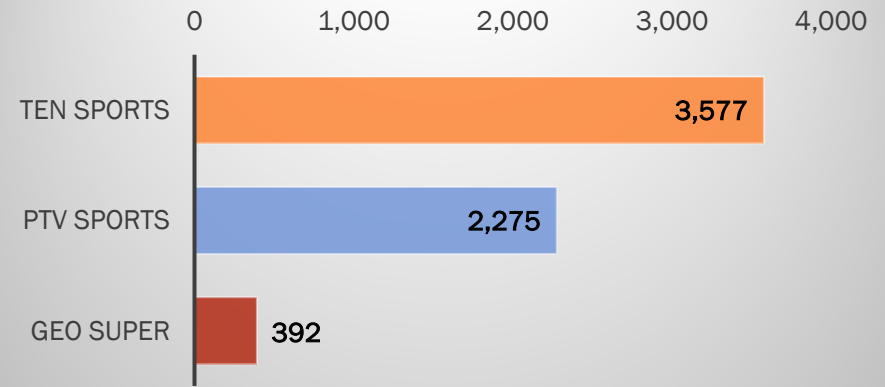

Sports | CAT (Minutes)