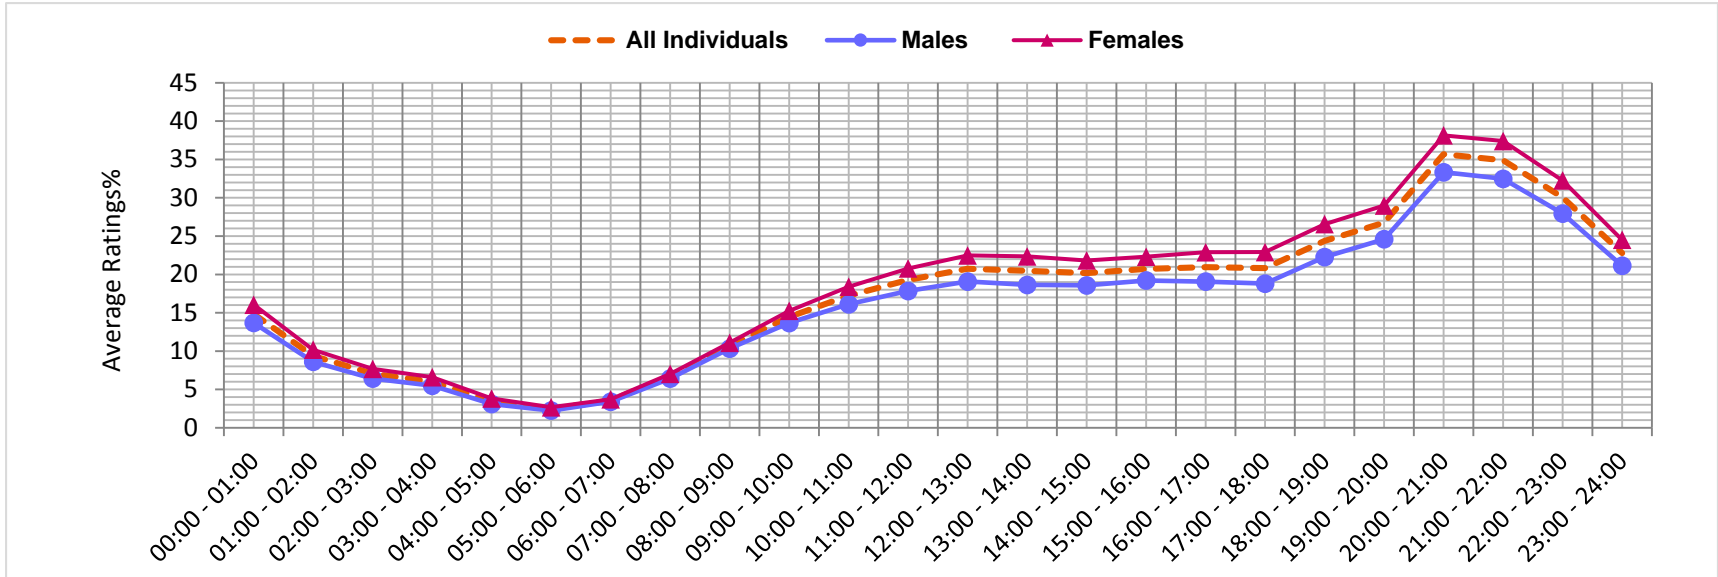

TIME BANDS UTILIZATION