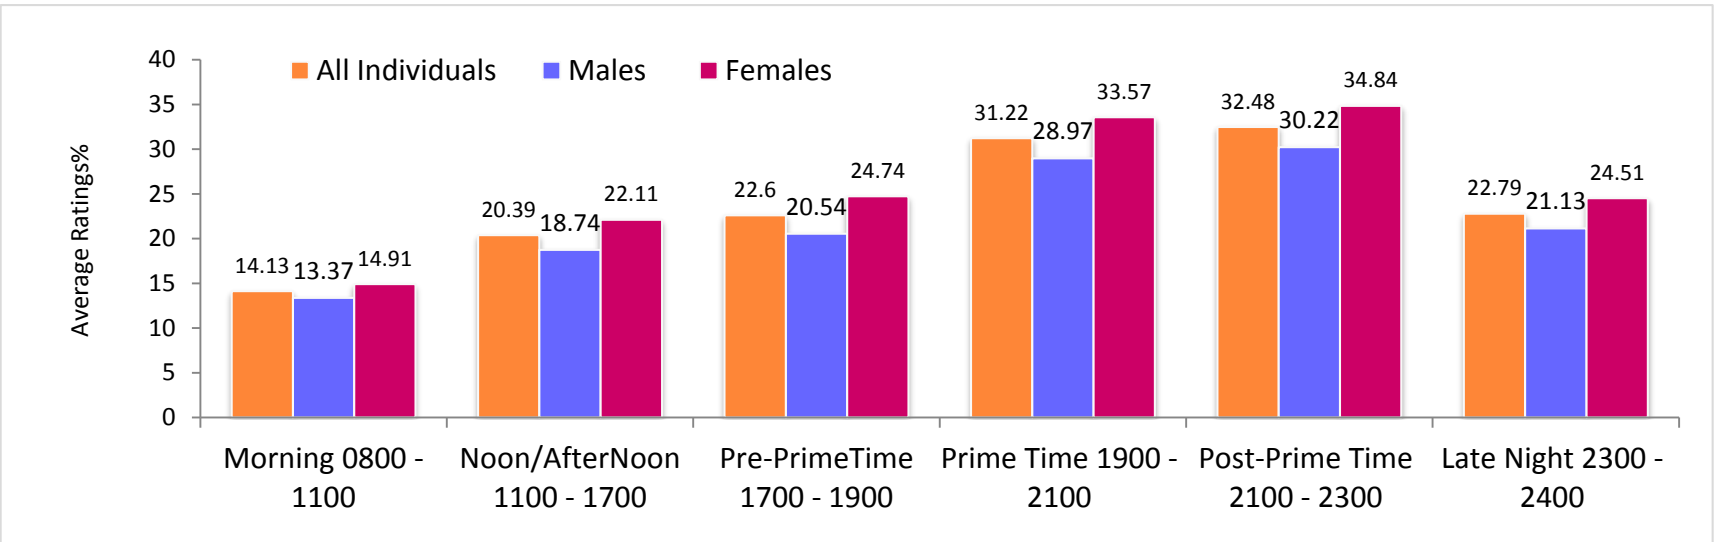

TIME BANDS UTILIZATION