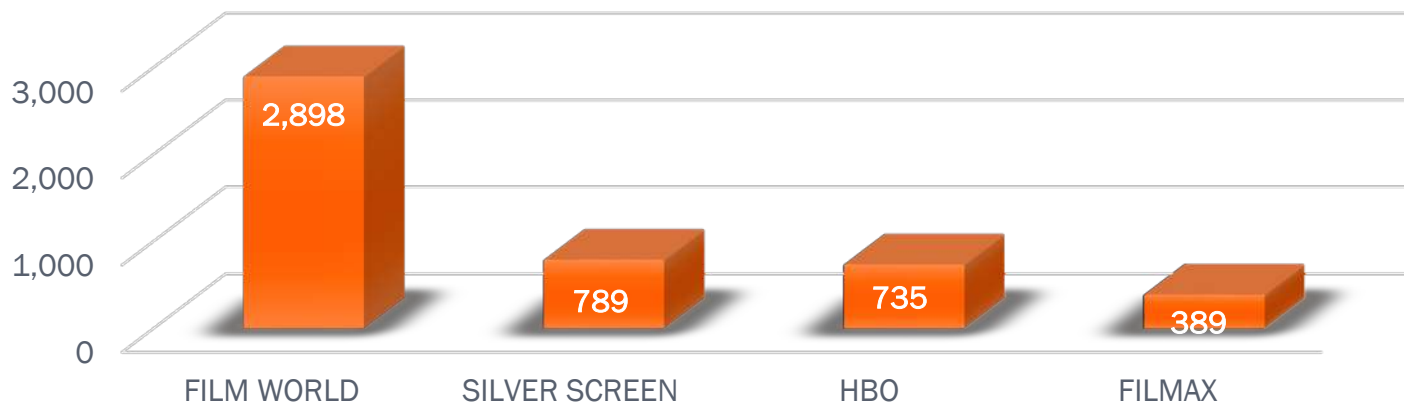

MOVIE CHANNELS | CAT COMPARISON