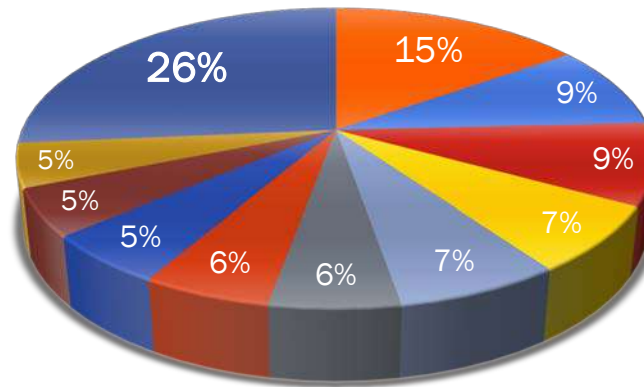

REGIONAL CHANNELS | CAT COMPARISON

Relative Share