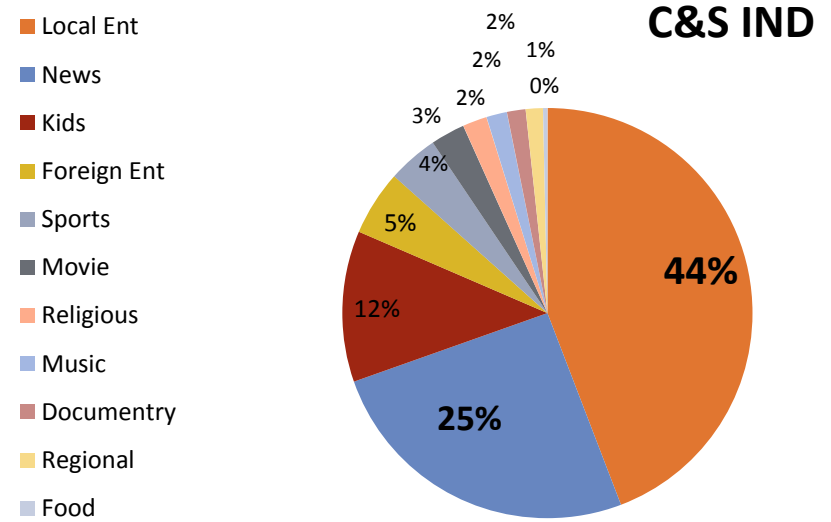

# MARKET SHARE% | BY GENRE

Day-wise Progression | Top (5) Genre

Day-wise Progression | Top (5) Genre

Genre-Wise market share is based on the total viewing of Around 100 + channels being monitored in the new system. Viewing of the In-House cable channels is not included to calculate market share.