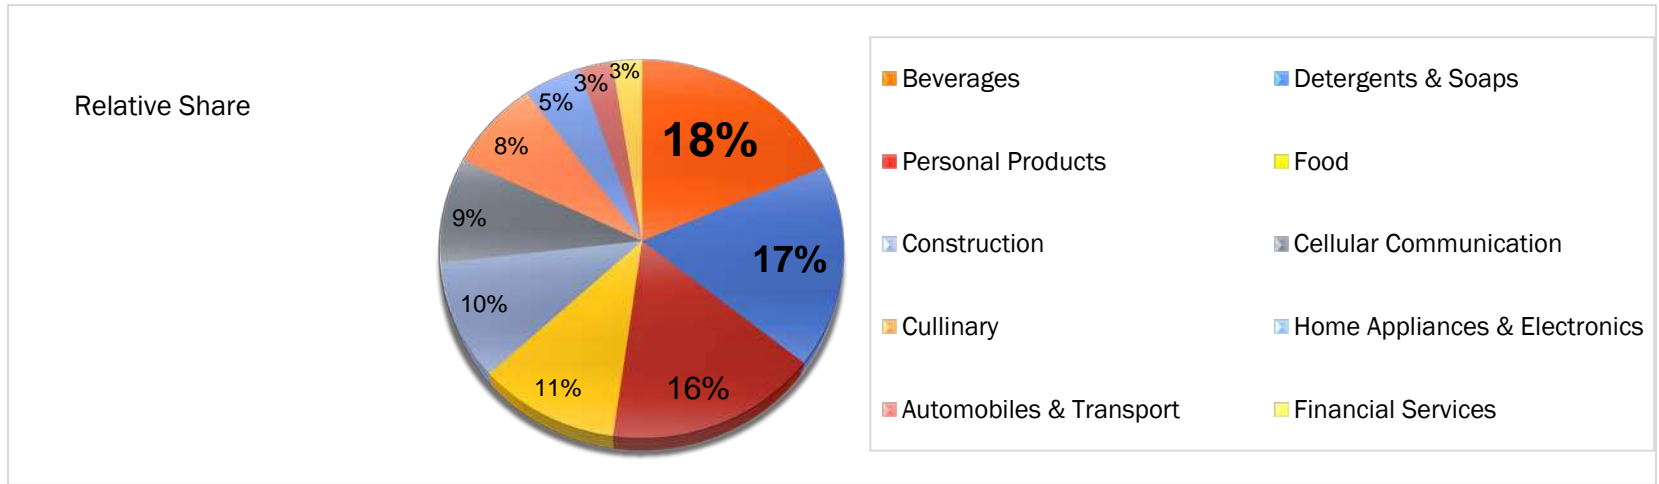

Ranking of morning shows is based on highest rated episode of each show during the reporting period.

# TOP 10 CATEGORIES