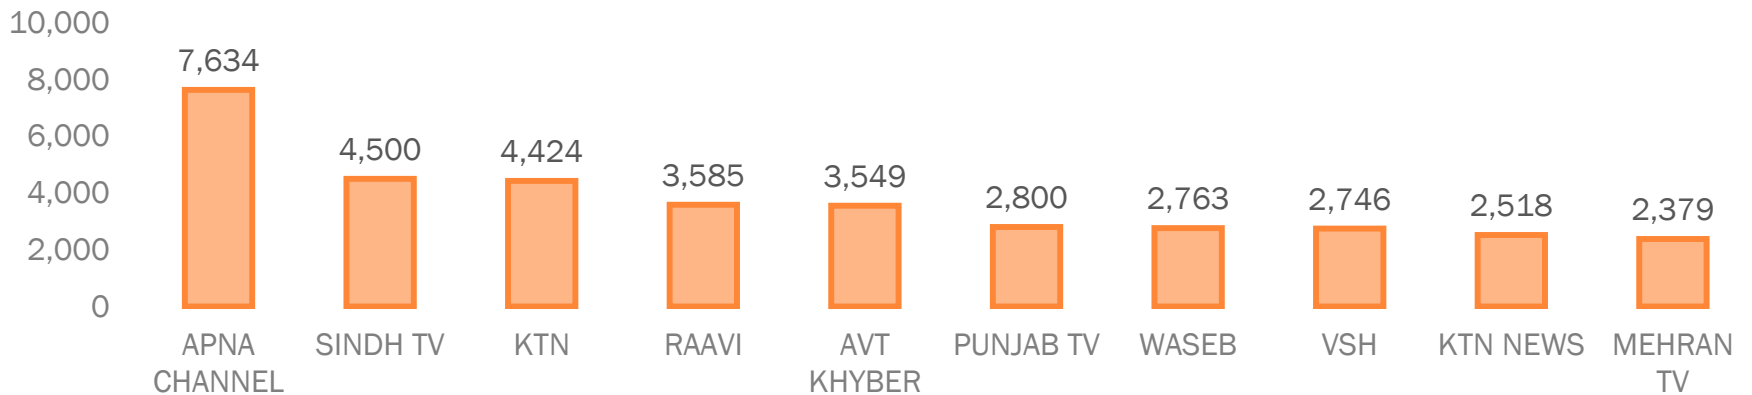

# MOVIE CHANNELS | CAT COMPARISON

# REGIONAL CHANNELS | CAT COMPARISON

Relative Share

- APNA CHANNEL
- SINDH TV
- KTN
- RAAVI
- AVT KHYBER
- PUNJAB TV
- WASEB
- VSH
- KTN NEWS
- MEHRAN TV
- OTHERS

CAT (Minutes)