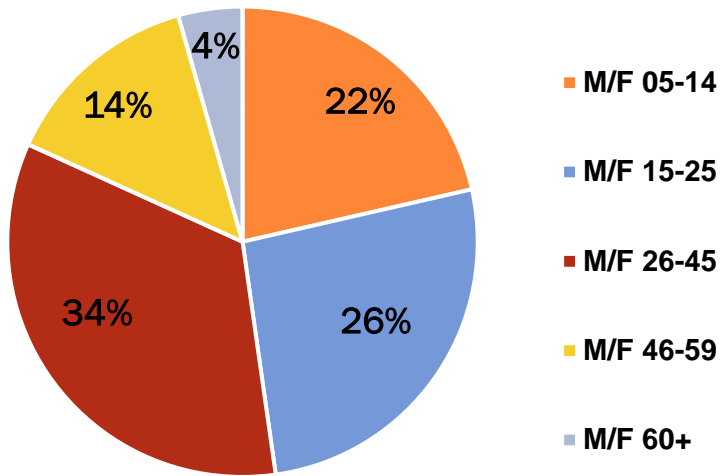

TARGET GROUP SHARE RATINGS

*TGSR/Profile is based on total usage (24 Hours AVG ratings of based on TTV)

TOP 15 CHANNEL OVERALL | PAKISTAN TOTAL

PTV HOME lead the overall top 15 channels charts on Total Ind followed by ATV whereas ARY DIGITAL lead on C&S followed by GEO ENT.

Total Ind

Jun-18

Rank	Channel Name	Ratings%
1	PTV HOME	1.057
2	ATV	0.918
3	ARY DIGITAL	0.716
4	GEO ENTERTAINMENT	0.533
5	HUM TV	0.524
6	DISNEY CHANNEL	0.415
7	GEO NEWS	0.320
8	CARTOON NETWORK	0.297
9	ARY NEWS	0.244
10	PTV SPORTS	0.242
11	URDU 1	0.226
12	FILMAZIA	0.226
13	GEO KAHANI	0.185
14	EXPRESS NEWS	0.180
15	A PLUS	0.160

C&S Ind

Jun-18

Rank	Channel Name	Ratings%
1	ARY DIGITAL	1.022
2	GEO ENTERTAINMENT	0.761
3	HUM TV	0.749
4	DISNEY CHANNEL	0.593
5	GEO NEWS	0.456
6	CARTOON NETWORK	0.424
7	ARY NEWS	0.349
8	URDU 1	0.323
9	FILMAZIA	0.323
10	GEO KAHANI	0.264
11	EXPRESS NEWS	0.258
12	A PLUS	0.229
13	TEN SPORTS	0.225
14	DUNYA NEWS	0.225
15	PLAY ENTERTAINMENT	0.215